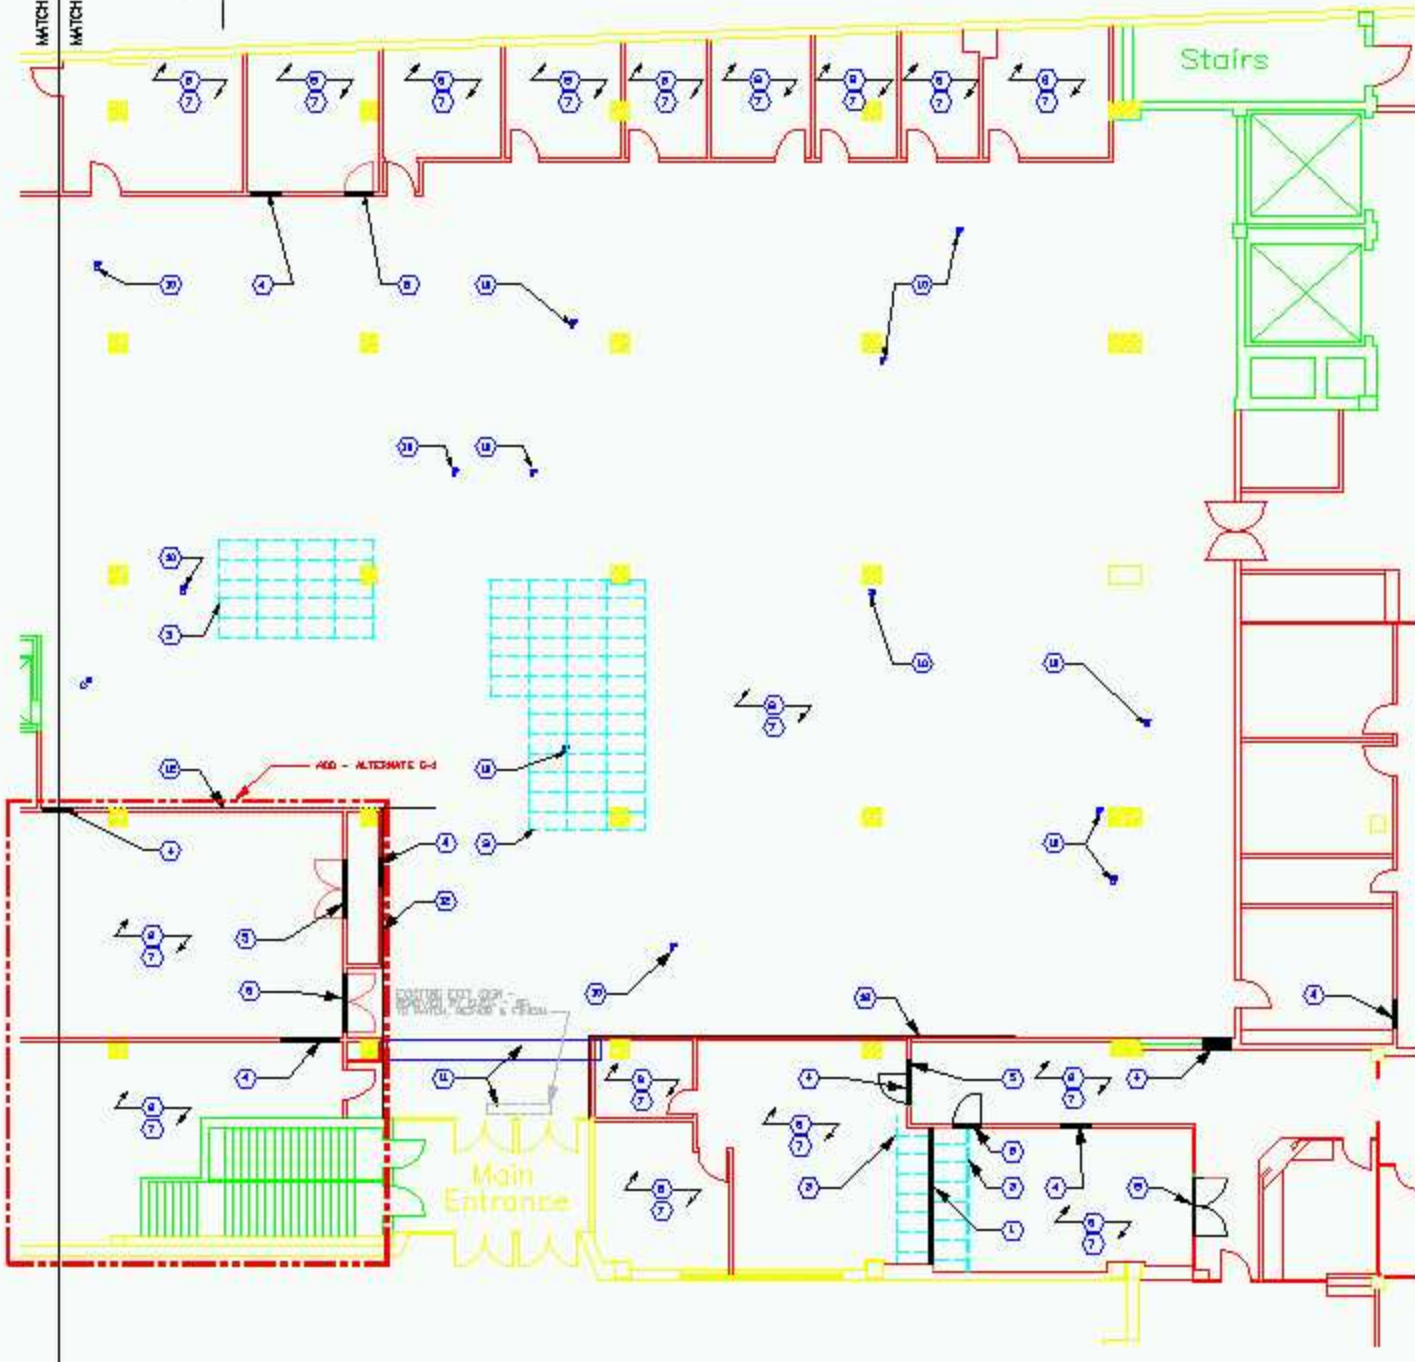

MATCH LINE "A"
MATCH LINE "B"

FIRST FLOOR DEMO PLAN/SHEET "B"

SCALE 1/8" = 1'-0"