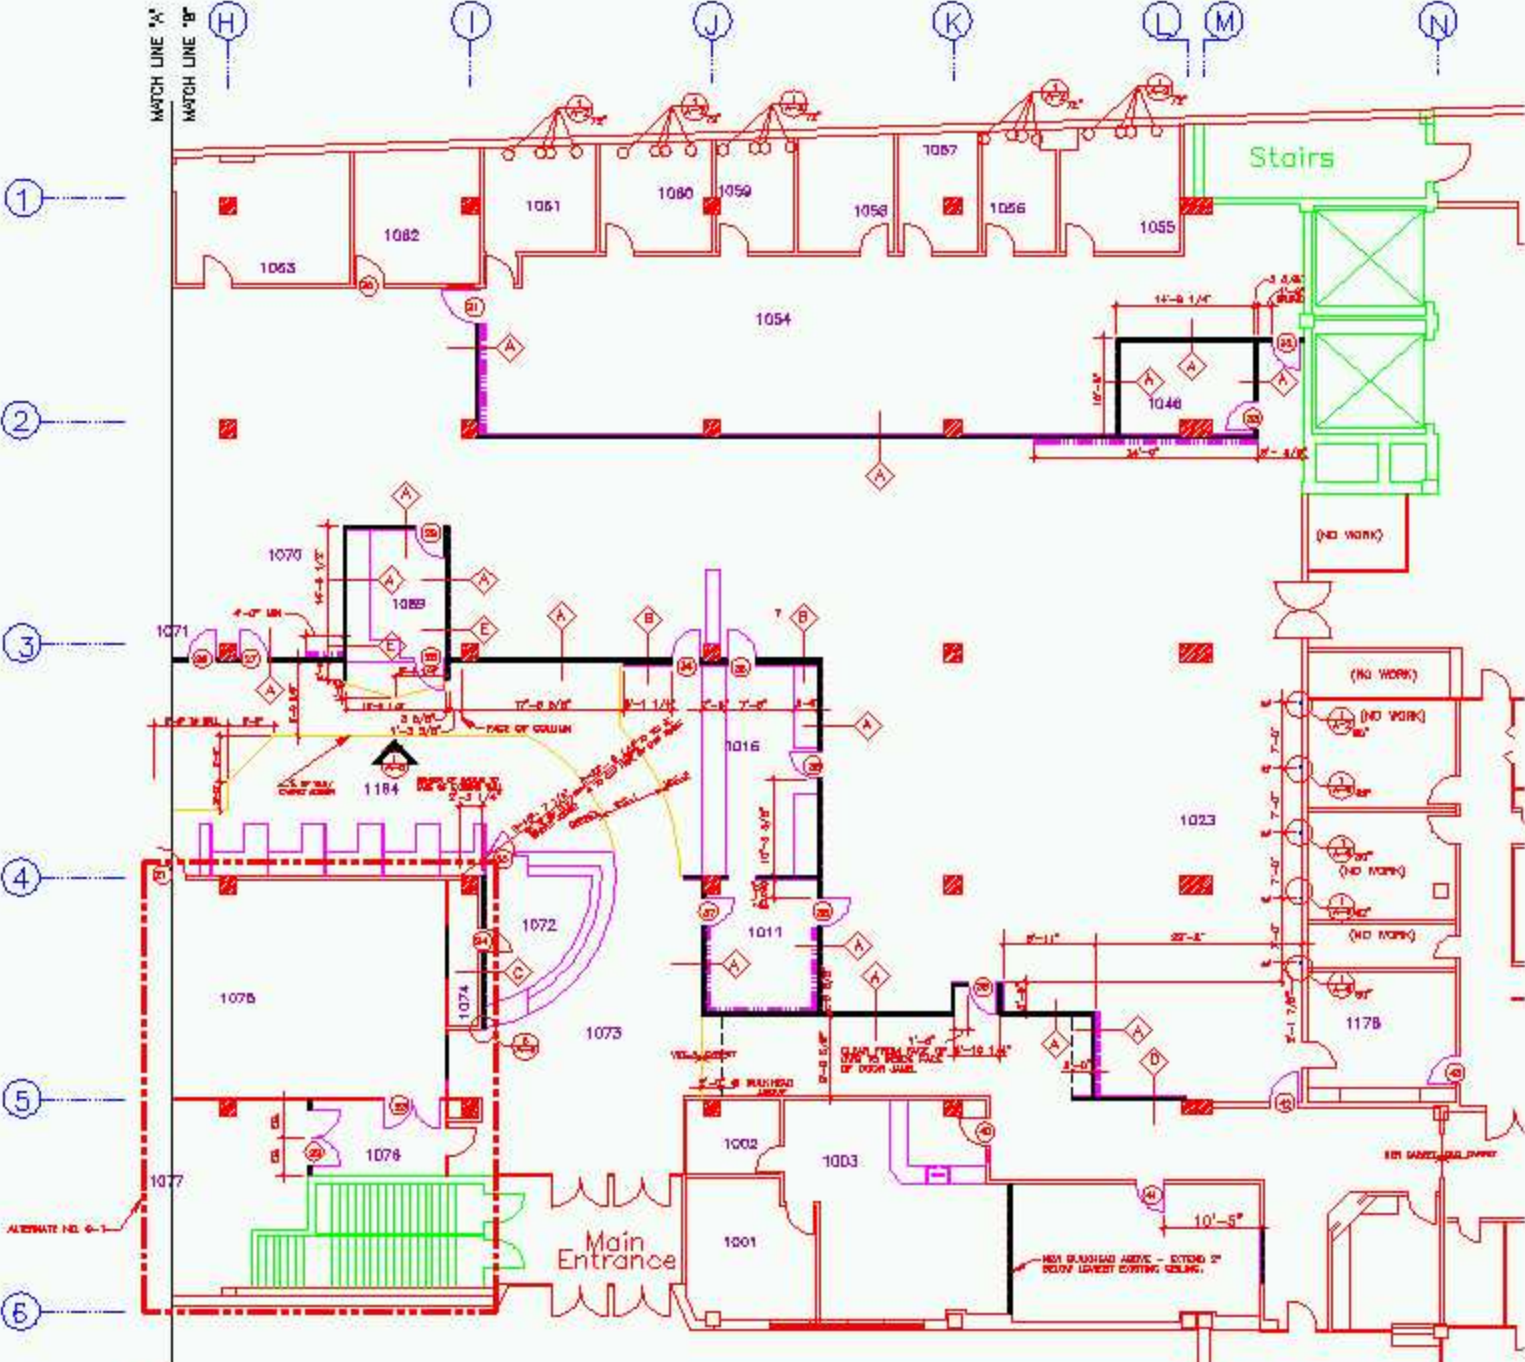

MATCH LINE "A"  
MATCH LINE "B"

 DISTINGUISHING  
 NEW WALLS  

ALL DIMENSIONS ARE TO FACE UNLESS OTHERWISE NOTED.  
 DIMENSIONS TO FACE UNLESS OTHERWISE NOTED.  
 DIMENSIONS TO FACE UNLESS OTHERWISE NOTED.

# FIRST FLOOR PLAN - SHEET "B"

SCALE: 1/8" = 1'-0"